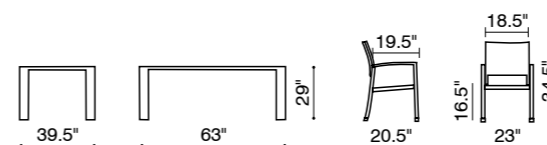

# Boracay /

Quantity Per Box: 1

Chair - 701021 / Table - 701020 /

This large table and handsome arm chair set is perfect for those big outdoor functions, the Boracay set can fit six comfortably. The weave is a UV treated synthetic with a re-inforced interior aluminum tube frame. The cushions are made of water resistant covers and foam. The tables have clear tempered glass tops.