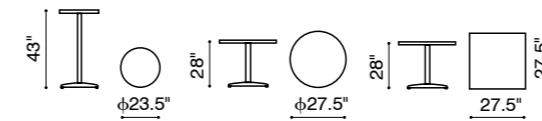

Made of all aluminum, the Christable series is a all purpose outdoor table, perfect for a small café setting. The top is an aluminum wrapped MDF piece and the feet on the base are level adjustable.