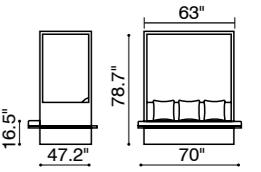

With a large umbrella and folding courtship seating makes for a fun bed or dual person lounge, includes two separate drink side stands. The weave is a UV treated synthetic with a re-inforced interior aluminum tube frame. The cushions are made of water resistant covers and foam. The umbrella is water resistant as well.

With its large flat roof, which can allow fabrics for curtaining, the Maui bed is the throne of all outdoor beds. The weave is a UV treated synthetic with a re-inforced interior aluminum tube frame. The cushions are made of water resistant covers and foam.