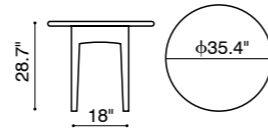

○ Maui / Bed - 701136 / Quantity Per Box: 1

○

○

○

This cute and fun outdoor indoor set has lovely shapes and is comfy size: the Mykonos set. The weave is a UV treated synthetic with a re-inforced interior aluminum tube frame. The table has a clear tempered glass top.