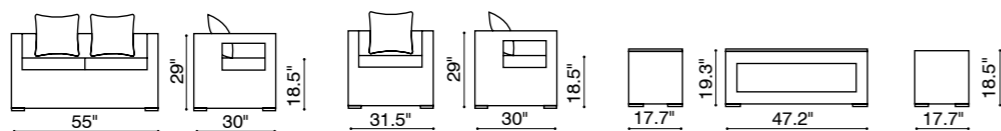

Algarve /

Quantity Per Box: 1

Armchair - 701154 / Coffee Table - 701152 /
Side Table - 701153 / Sofa - 701155 /