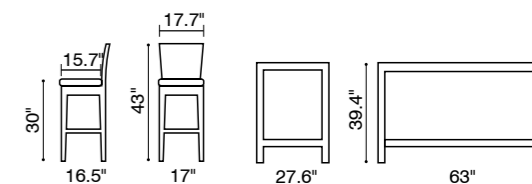

The Anguilla bar set is simple and very functional for large spaces with lots of guests. The table seats up to six very comfortably. The weave is a UV treated synthetic with a re-inforced interior aluminum tube frame. The cushions are made of water resistant covers and foam. The table has a clear tempered glass top.

Bar Chair - 701142 / Bar Table - 701144 /