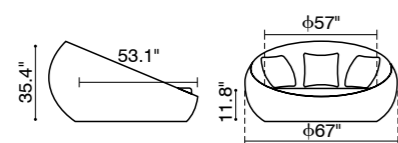

Bed - 701139 / Anjuna / Quantity Per Box: 1

A large and roomy bed, the Anjuna is the perfect piece for the beach or anywhere you want to remind you of the beach. The weave is a UV treated synthetic with a re-inforced interior aluminum tube frame. The cushions are made of water resistant covers and foam.