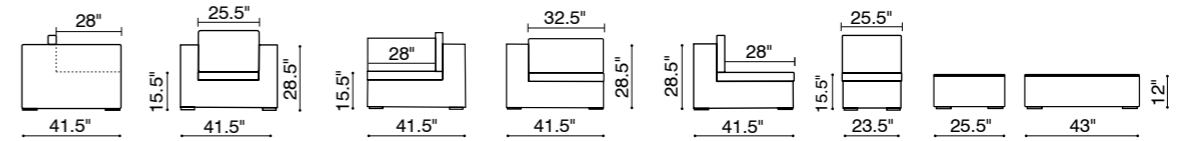

This cute pub set has a wonderful floral shape. The Cabo chair swivels to make reaching for that drink easy. The weave is a UV treated synthetic with a re-inforced interior aluminum tube frame. The table has a clear tempered glass top.