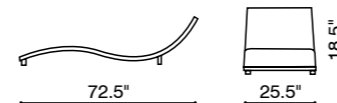

Lounge Chair - 701110 /

A swooping shape defines the Sydney lounge, whether on the beach, by the pool, or in the garden, leisure is always best lying down. The weave is a UV treated synthetic with a re-inforced interior aluminum tube frame.