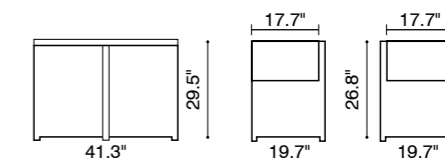

Armchair - 701170 / Coffee Table - 701172 /
Loveseat - 701171 /

Tulum /

Quantity Per Box: 1

Shaped like Aztec pyramids, the Tulum collection has an impressive presence for any space: outdoor or indoor. It comes in armchair or lovesat configuration with a coffee table available. The weave is a UV treated synthetic with a re-inforced interior aluminum tube frame. The cushions are made of water resistant covers and foam. The table has a clear tempered glass top.

The Turtle Beach table set is smart looking set for spacesaving and storage; it has four chairs that nest under the table. The weave is a UV treated synthetic with a re-inforced interior aluminum tube frame. The cushions are made of water resistant covers and foam. The table has a clear tempered glass top.

Turtle /

Quantity Per Box: 1

Beach Table Set (table) - 701148 /