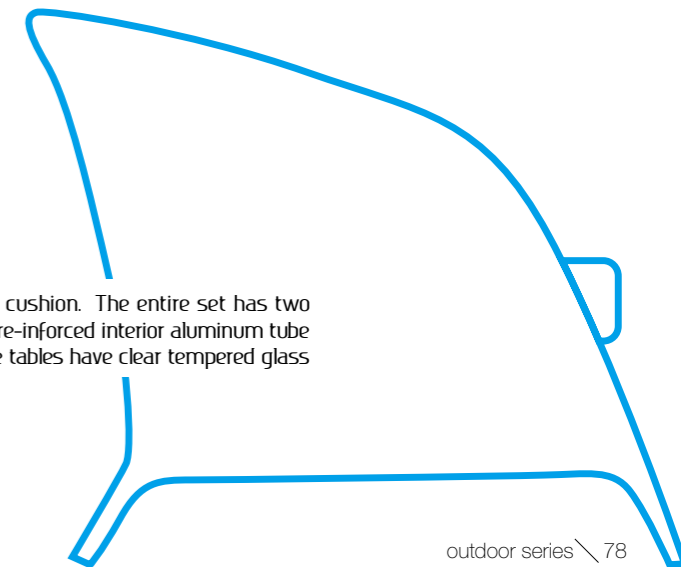

Newport /

Quantity Per Box: 1

Armchair - 701200 /
Coffee table - 701202 /
Loveseat - 701201 /
Side Table - 701203 /

The Newport collection has a delicate shell shape that frames a large cushion. The entire set has two different size accent tables. The weave is a UV treated synthetic with a re-inforced interior aluminum tube frame. The cushions are made of water resistant covers and foam. The tables have clear tempered glass tops.