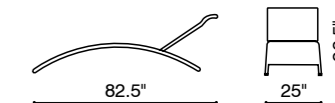

Bed - 701139 / Anjuna / Quantity Per Box: 1

A large and roomy bed, the Anjuna is the perfect piece for the beach or anywhere you want to remind you of the beach. The weave is a UV treated synthetic with a re-inforced interior aluminum tube frame. The cushions are made of water resistant covers and foam.