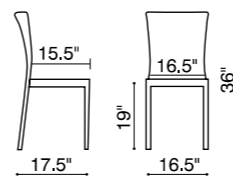

With chrome legs and faux alligator embossing, this chair fuses a classic straight back chair with hip and cool leatherette wrapping. The Tuft is available in black, white, brown, and silver.