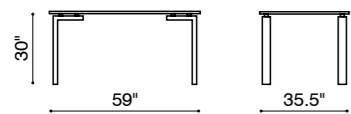

The Roca table has strong architectural lines in its shape. Made with a clear tempered glass top and thick chromed steel tube legs, this table looks great with dining chairs or as a desk with an office and two conference chairs.