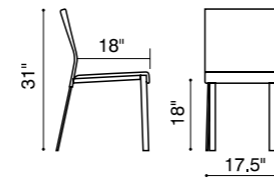

Boxter /

Dining Chair - 109100 Black /
109101 Espresso /

The Boxtor chair comes in three heights: dining, counter, and bar. This stylish chair carries a sturdy heft from a regenerated leather seat and back with stitching and a solid steel chrome frame.