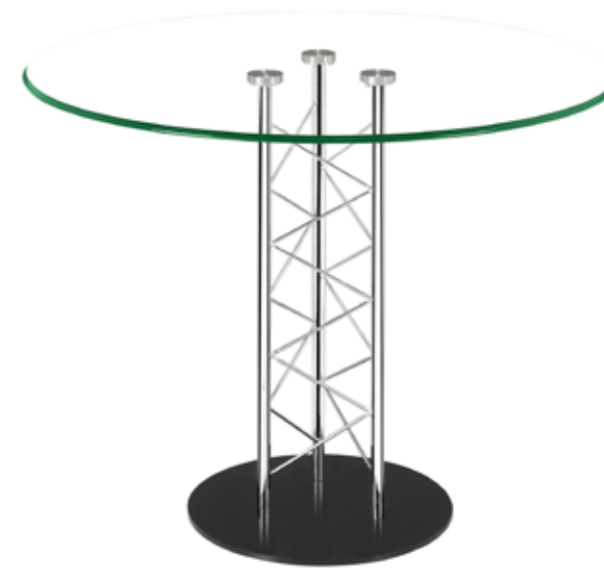

Chardonnay /

Like an architectural tower, the Chardonnay table has a clear tempered glass top with a chromed steel tube center and a black solid steel base plate. The intricate diagonal latching comes in both bar and dining heights.

Dining Table - 121111 /