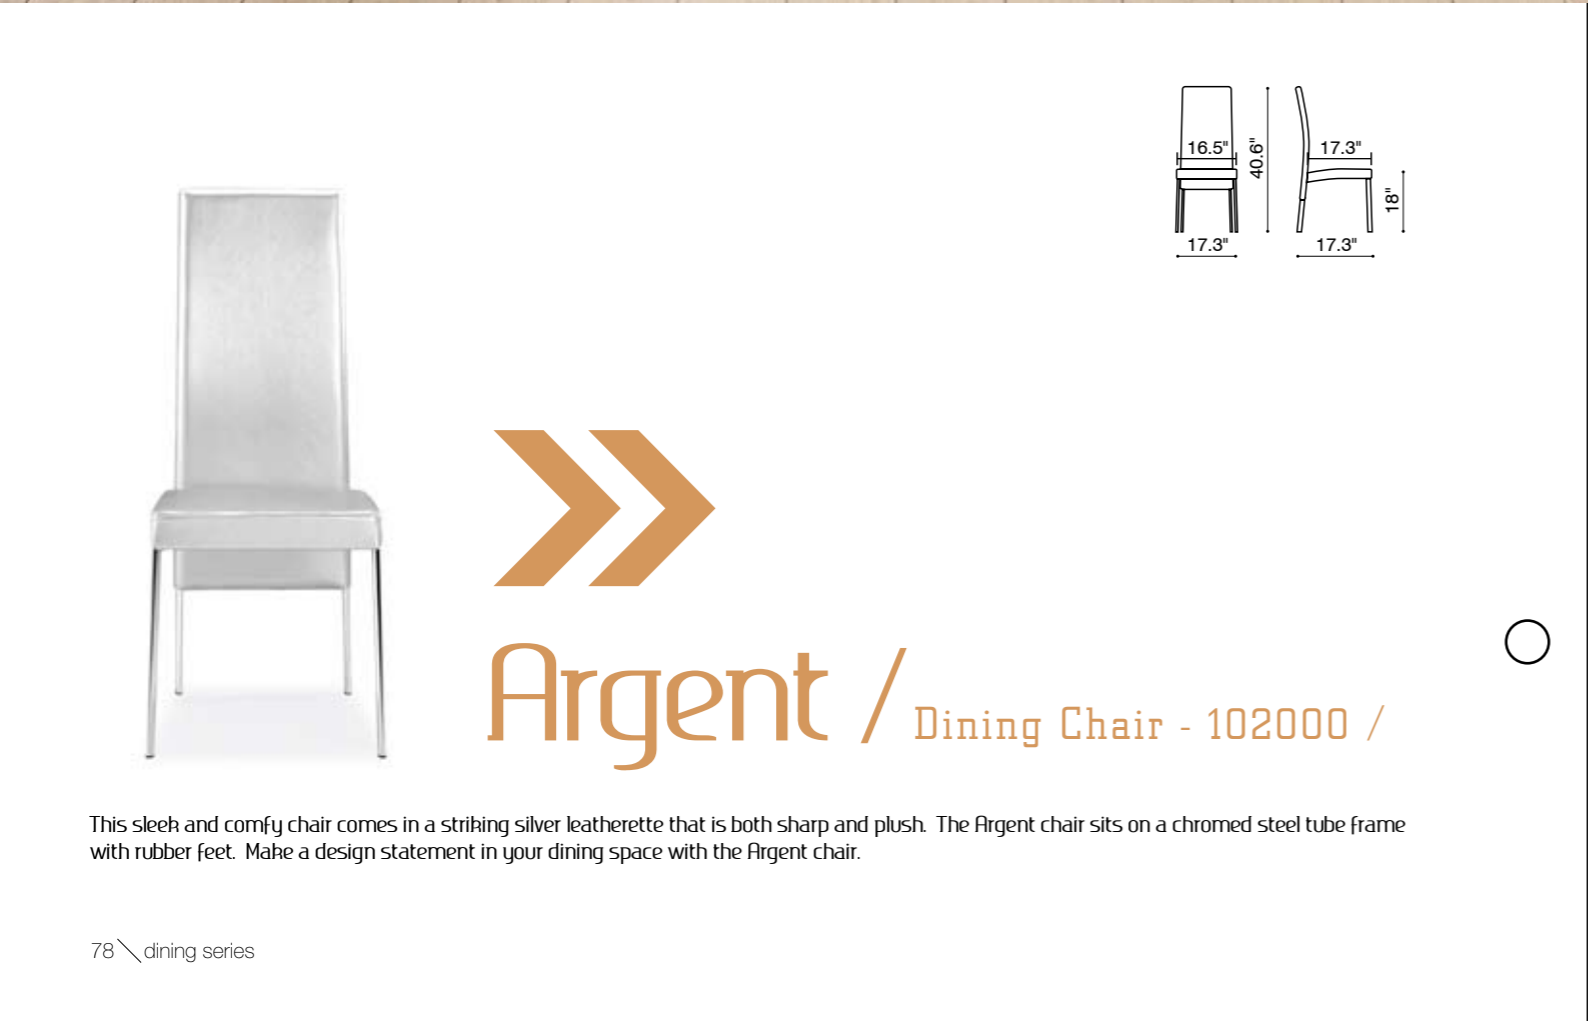

Arcane /

Balcony /

○ Dining Chair -
 107600 Black / 107601 White / 107602 Silver /

This chair comes in the most modern of all colors, black, white, or silver. A mashup of formal and modern, it comes with a sophisticated bend in the back with a lipped seat, all of which makes a design statement and a good chair to sit in: the Balcony Chair.

Boxter /

Dining Chair - 109100 Black /
109101 Espresso /

The Boxtor chair comes in three heights: dining, counter, and bar. This stylish chair carries a sturdy heft from a regenerated leather seat and back with stitching and a solid steel chrome frame.