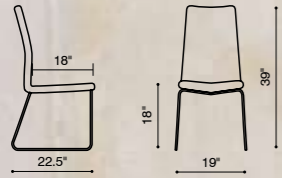

Tango / Dining Chair - 107200 /

Tailored sleek, trim, cushy, the Tango is made of a polyester blend fabric with embroidered silver floral patterns. Legs stand round in chromed steel tubing.

Terrace /

Dining Chair - 107400 Black /
107401 White / 107402 Espresso /

One our most interesting chairs is a unique mix of styles and genres. This chair has strong curves and a sleek shape wrapped in durable and washable leatherette. The Terrace chair makes a striking statement of simplicity and style.