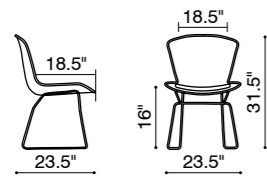

An icon of Mid-Century modern, the Net comes chrome and has two cushion choices: black or white. It is made of a welded solid steel frame.