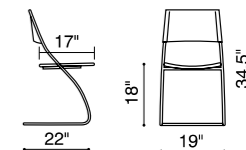

Zoom /

Dining Chair - 108400 Black / 108401 White /