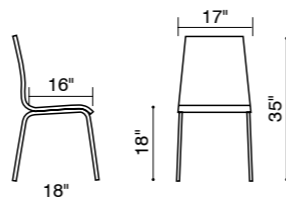

Trafico / Side Chair - 404131 Black / 404132 White /
404133 Espresso / 404134 Green /

As conference or dining chair, the Trafico simply works. It is made with a leatherette sling and a chromed steel tube frame.

Dining Chair - 108131 Natural / 108134 Wenge / **Tierra /**

Random bands engineered into a wood veneer, outlined with natural plywood layers at the edge. Formfitting bentwood has a modern cinch at the waist, slight waterfall at the knee, chrome plated steel tube legs gleam to the floor. Stacks out of the way.