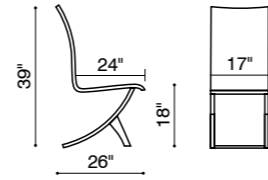

9 Dragons /

Dining Chair - 108121 Black / 108122 White /
108123 Natural / 108124 Wenge /

Nine perfect holes accentuate the bent plywood seat, the Nine Dragons chair stacks and sits on a chromed steel tube frame.