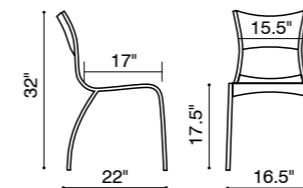

Verranda /

Vick /

Dining Chair - 102260 Black / 102261 White /
102262 Espresso / 102263 Silver /

A full alligator embossed or glossy leatherette wrapped chair, the Vick is comfortable and fun. The sloping shape combined with the subtle stitching creates a great dining or visitor chair, comes in fancy black or white alligator and brown or striking silver gloss.