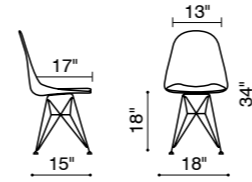

»» Goth /

Dining Chair -
102250 Black / 102251 White / 102552 Espresso / 102553 Silver /

This Neo-Classical silhouette is re-imagined with alligator print embossed black and white leatherette or gloss silver or brown, chrome legs, and stylish buttons on the chair back. The Goth comes in four divine colors: black, white, brown, and silver.