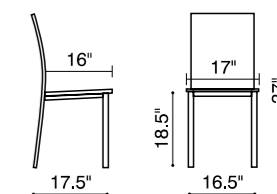

This elegant chair combines class, style, and a touch of modern lines for a very clean look. With three distinct colors and an easy to clean leatherette finish, the Arcane Chair is a perfectly balanced chair.

Arcane /