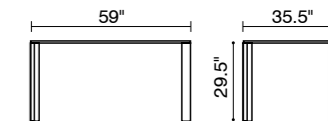

Dining Table - 102125 Black /
102126 White /

Slim /

Clean, simple, and elegant, the Slim table has a painted tempered glass top with four basic squared chrome steel tube legs. One of our best tables that highlight any style of chair put around it.