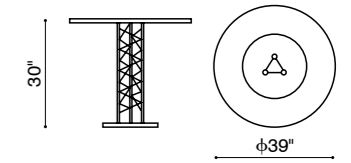

Chardonnay /

Like an architectural tower, the Chardonnay table has a clear tempered glass top with a chromed steel tube center and a black solid steel base plate. The intricate diagonal latching comes in both bar and dining heights.

Dining Table - 121111 /