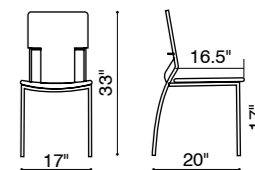

Trafico / Side Chair - 404131 Black / 404132 White /
404133 Espresso / 404134 Green /

As conference or dining chair, the Trafico simply works. It is made with a leatherette sling and a chromed steel tube frame.