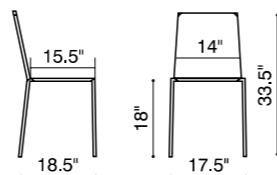

Alex /

Dining Chair - 101105 Black / 101106 White / 101107 Espresso /

Clean lines and shape, this chair works well in the office or in the dining room. The Alex chair stacks and is made with a soft leatherette seat and back with a chromed steel tube frame with rubber feet.

Dining Chair -
107304 Black / 107305 White / 107306 Espresso /