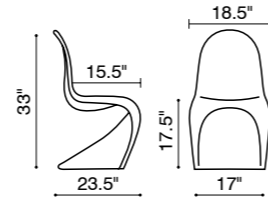

S Chair /

Chair - 103181 Black /
103182 White /
103184 Red /
103185 Green /

The S chair with its sculpted and stackable form is made with a shatter resistant ABS plastic and coated in four colors: black, white, red, and green.