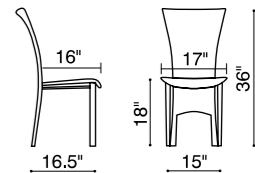

Balcony /

○ Dining Chair -
107600 Black / 107601 White / 107602 Silver /

This chair comes in the most modern of all colors, black, white, or silver. A mashup of formal and modern, it comes with a sophisticated bend in the back with a lipped seat, all of which makes a design statement and a good chair to sit in: the Balcony Chair.

Argent / Dining Chair - 102000 /

This sleek and comfy chair comes in a striking silver leatherette that is both sharp and plush. The Argent chair sits on a chromed steel tube frame with rubber feet. Make a design statement in your dining space with the Argent chair.