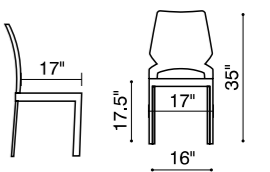

Dining Chair - 102230 Black / 102231 White /
102232 Espresso / 102233 Silver /

Sky /

This handsome leatherette wrapped chairs has eclectic design cues with its funky lines and faux alligator embossing or glossy smooth. The Sky chair comes in a fancy black or white alligator and brown or striking silver gloss.