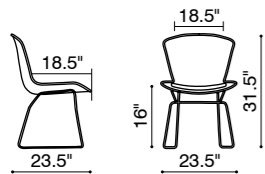

Chair Cushion - 188000 Chrome (frame) /
188001 Black (frame) /
188003 White (frame) /
188004 Wire/Mesh Chair Cushion