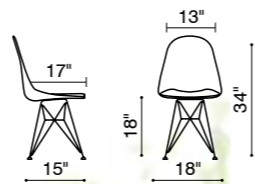

Dining Chair - 108111 Black / 108112 White /
108113 Natural / 108114 Wenge /