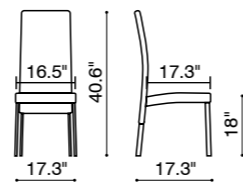

○ Dining Chair -
107600 Black / 107601 White / 107602 Silver /

This chair comes in the most modern of all colors, black, white, or silver. A mashup of formal and modern, it comes with a sophisticated bend in the back with a lipped seat, all of which makes a design statement and a good chair to sit in: the Balcony Chair.