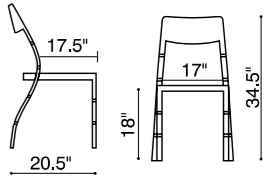

Tango / Dining Chair - 107200 /

Tailored sleek, trim, cushy, the Tango is made of a polyester blend fabric with embroidered silver floral patterns. Legs stand round in chromed steel tubing.

Terrace /