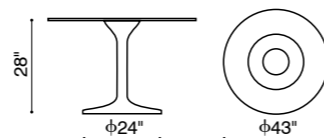

Universe /

Dining Table - 102161 White /

With its beautiful tulip shaded base, the Universe table looks like an object lesson in modernism. The base is a sculpted fiberglass that is coated in pure white with a tempered glass top attached with a fused aluminum plate.

Vex /

Dining Table - 107820 Black / 107821 White / 107822 Espresso /

A thick tempered glass tops seems to float on a sturdy leatherette with stitching wrapped base. With its interesting lines and unique stance, the Vex table works well as either a dining or work table.