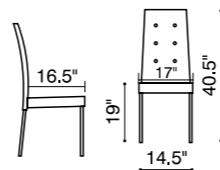

Tuft /

Dining Chair - 102240 Black / 102241 White /
102242 Espresso / 102243 Silver /