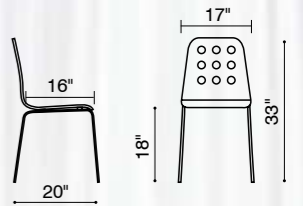

Delfin /

Dining Chair -
102101 Black / 102102 White / 102103 Espresso /

Probably the most comfortable and well-thought out dining chair of our collection, the Delfin chair has a slim silhouette that belies its comfort. It sits on chromed steel tube frame that has a slight reclining motion. A great chair for a great meal and a great after dinner conversation.