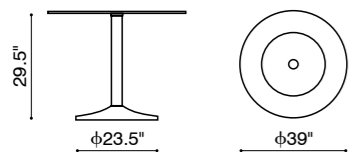

Galaxy /

Dining Table - 102151 Clear /

Your classic round dining table gets a modern update with a clear tempered glass top and a chromed steel tube center and base. The Galaxy table brings modern class to any eating area: kitchen, dining, or break rooms.

Clean, simple, and elegant, the Liftoff table has a painted tempered glass top with a glossy epoxy coated base. The top and base are color matched: black with black and glass-tinted white with white.

Liftoff /

Dining Table - 102120 Black / 102121 White /