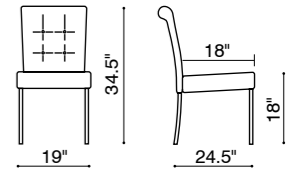

Escape /

Dining Chair -
108101 Black /
108102 White /
108103 Natural /
108104 Wenge /

Bent plywood seat molds to a shapely design for comfort and look, the Escape chair stacks and sits on a chromed steel tube frame. The single rectangular hole provides a modest statement.