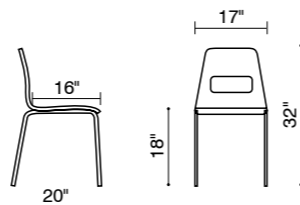

Escape /

Dining Chair -
108101 Black /
108102 White /
108103 Natural /
108104 Wenge /

Bent plywood seat molds to a shapely design for comfort and look, the Escape chair stacks and sits on a chromed steel tube frame. The single rectangular hole provides a modest statement.