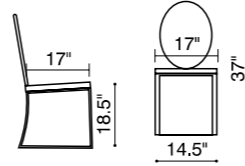

»» Goth /

Dining Chair -
102250 Black / 102251 White / 102552 Espresso / 102553 Silver /

This Neo-Classical silhouette is re-imagined with alligator print embossed black and white leatherette or gloss silver or brown, chrome legs, and stylish buttons on the chair back. The Goth comes in four divine colors: black, white, brown, and silver.