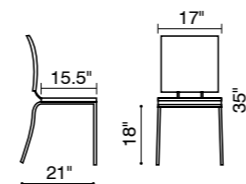

Boxter /

Dining Chair - 109100 Black /
109101 Espresso /

The Boxtor chair comes in three heights: dining, counter, and bar. This stylish chair carries a sturdy heft from a regenerated leather seat and back with stitching and a solid steel chrome frame.