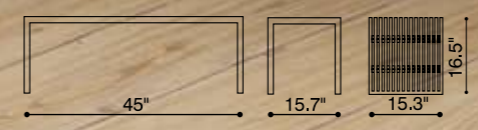

Novel /

Dining Chair -
100080 Single Bench /
100081 Double Bench /

The Novel comes in two lengths and can be used as benches or tables. It comes in a brushed stainless steel finish with clear acrylic spacers and rubber feet.